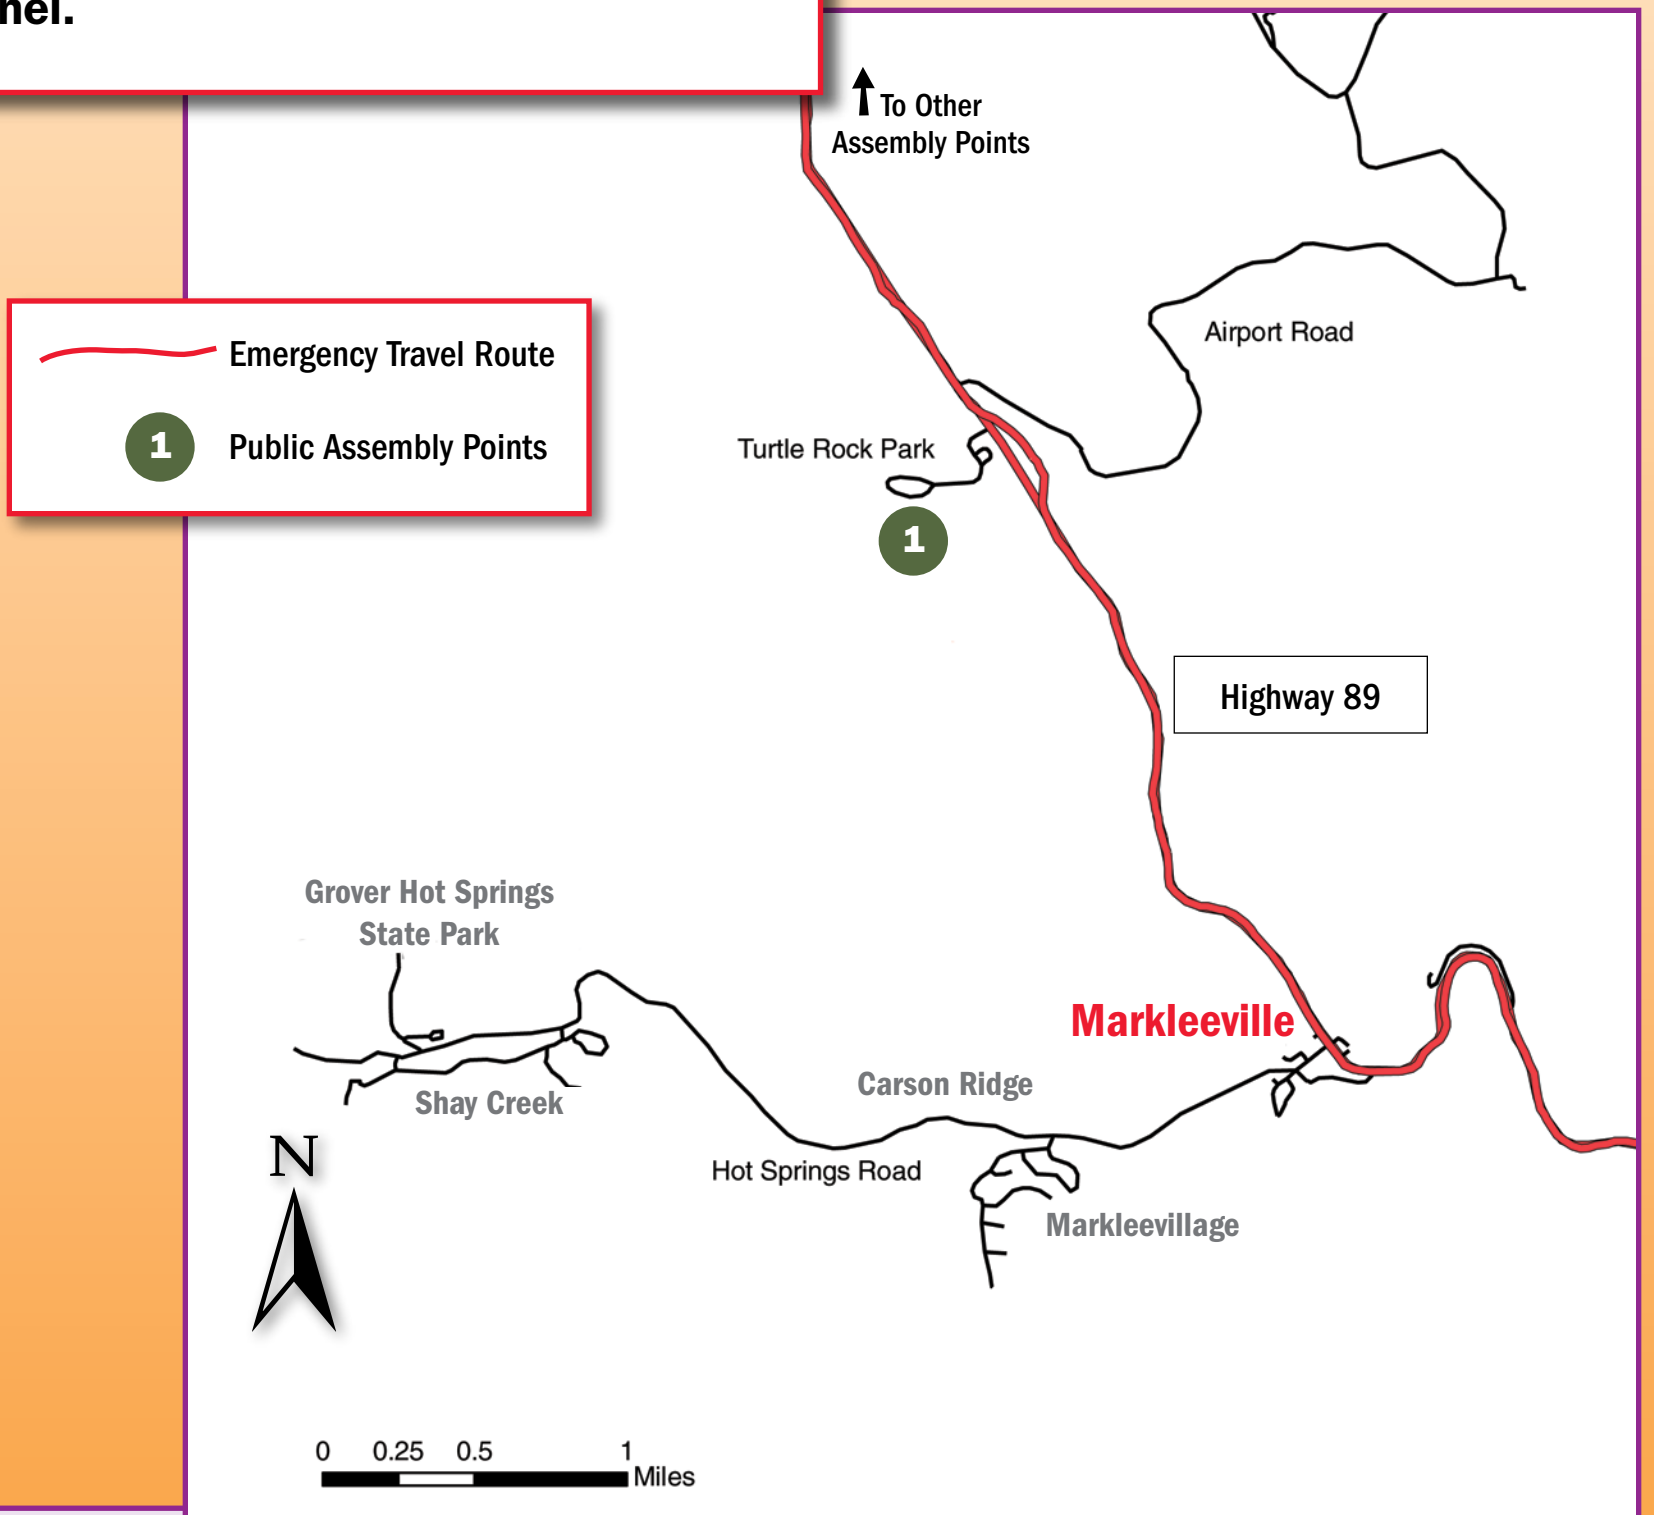

Hot Springs Road Region

Emergency Travel Routes and Public Assembly Points

- Map of Hot Springs Road Corridor region on reverse.
- Take this map during an evacuation.
- Obey the directions of all public safety personnel.

Hot Springs Road Corridor

Emergency Travel Routes and Public Assembly Points

- Map of Hot Springs Road Region on reverse.
- Take this map during an evacuation.
- Obey the directions of all public safety personnel.

Assembly Point Options*

- 1 *Turtle Rock Park*
- 2 *Diamond Valley School*
- 3 *Alpine Early Learning Center*
- 4 *Douglas High School*

* Fire and Law Enforcement will choose the location

Your Top Ten *(list the things you don't want to forget to take with you during an evacuation)*

Item	Location