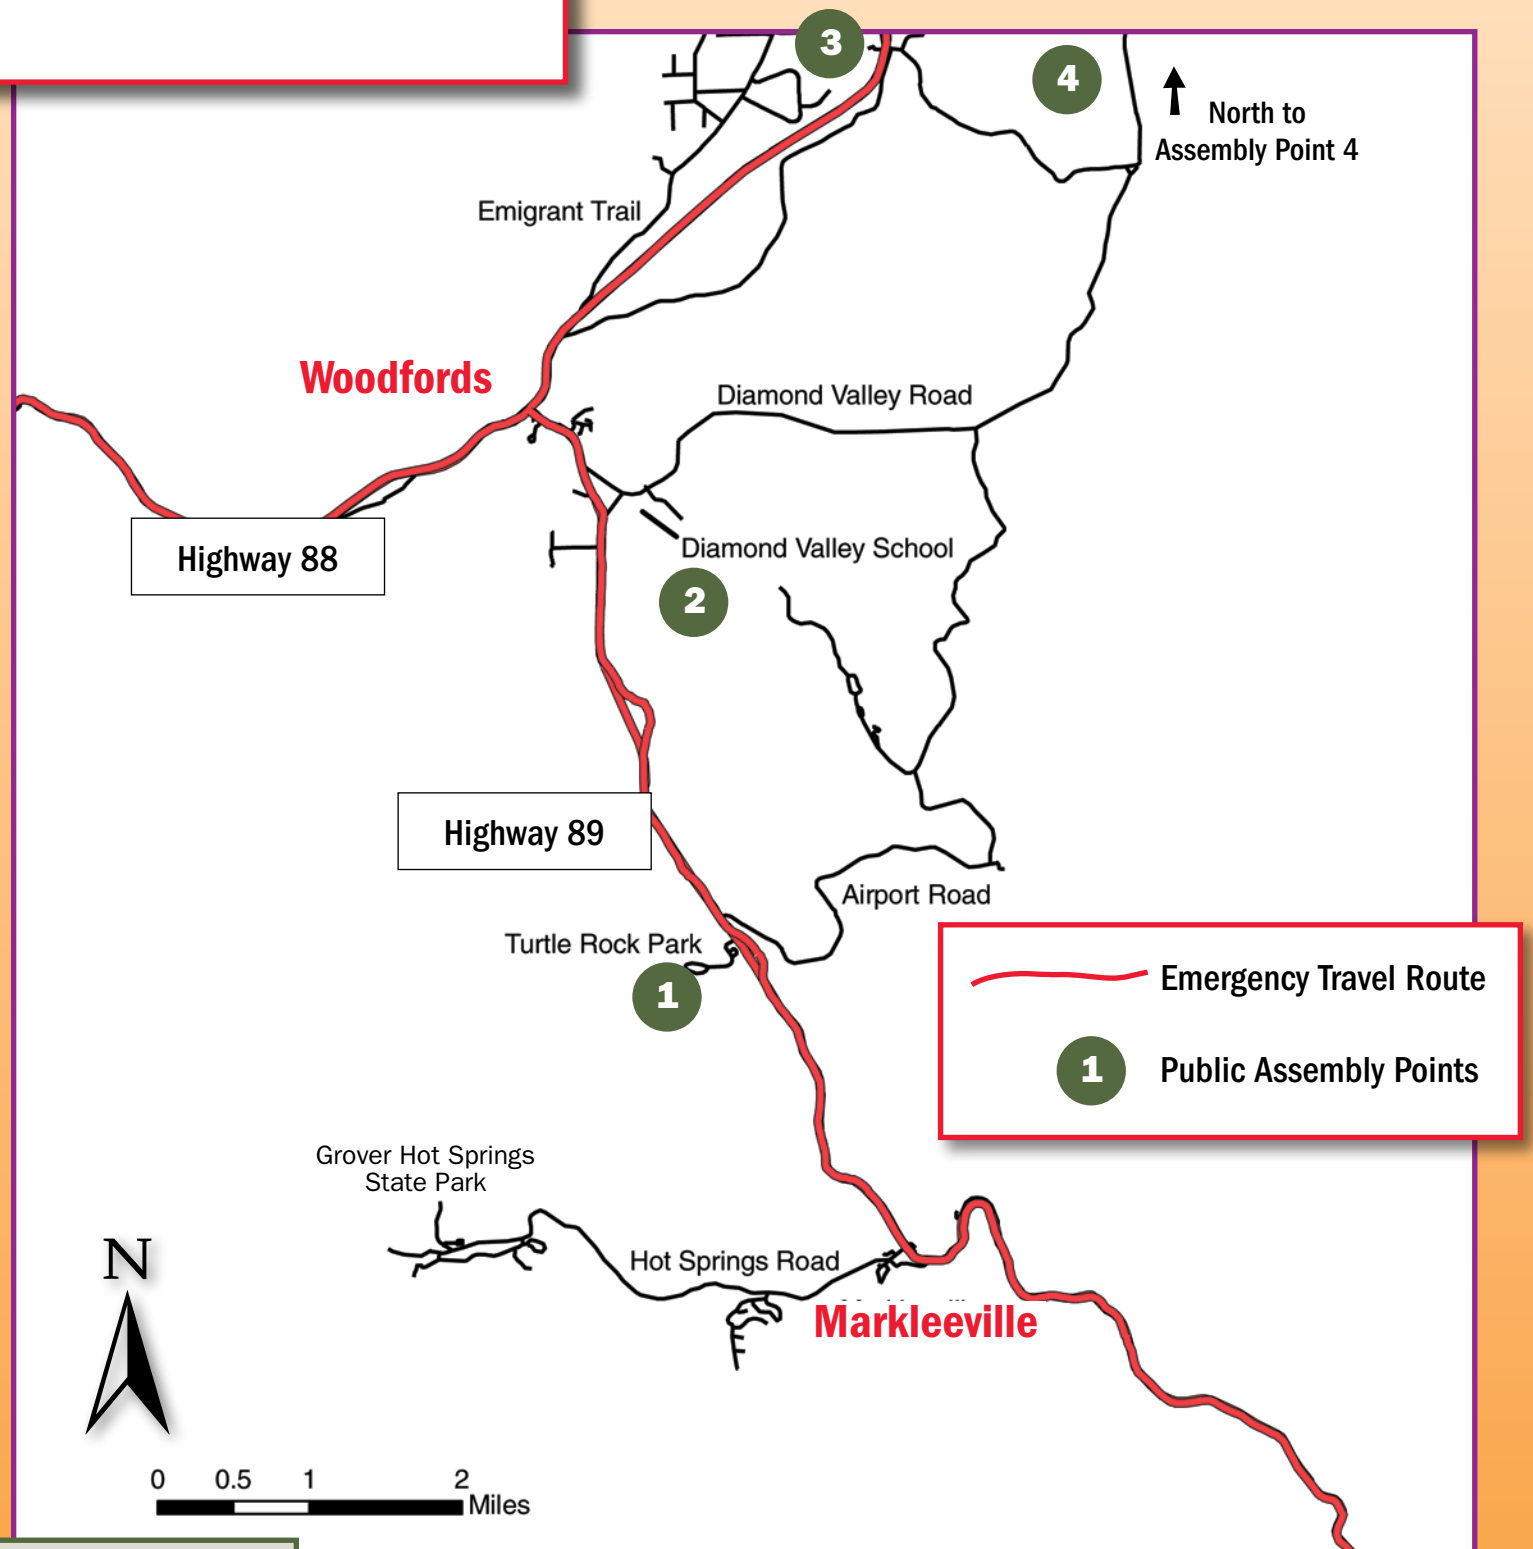

Hot Springs Road Region

Emergency Travel Routes and Public Assembly Points

- Map of Hot Springs Road Corridor region on reverse.
- Take this map during an evacuation.
- Obey the directions of all public safety personnel.

Assembly Point Options*

- 1 *Turtle Rock Park*
- 2 *Diamond Valley School*
- 3 *Alpine Early Learning Center*
- 4 *Douglas High School*

* Fire and Law Enforcement will choose the location

**In an emergency, tune your radio to:
1610 AM**

Hot Springs Road Corridor

Emergency Travel Routes and Public Assembly Points

- Map of Hot Springs Road Region on reverse.
- Take this map during an evacuation.
- Obey the directions of all public safety personnel.

Item	Location